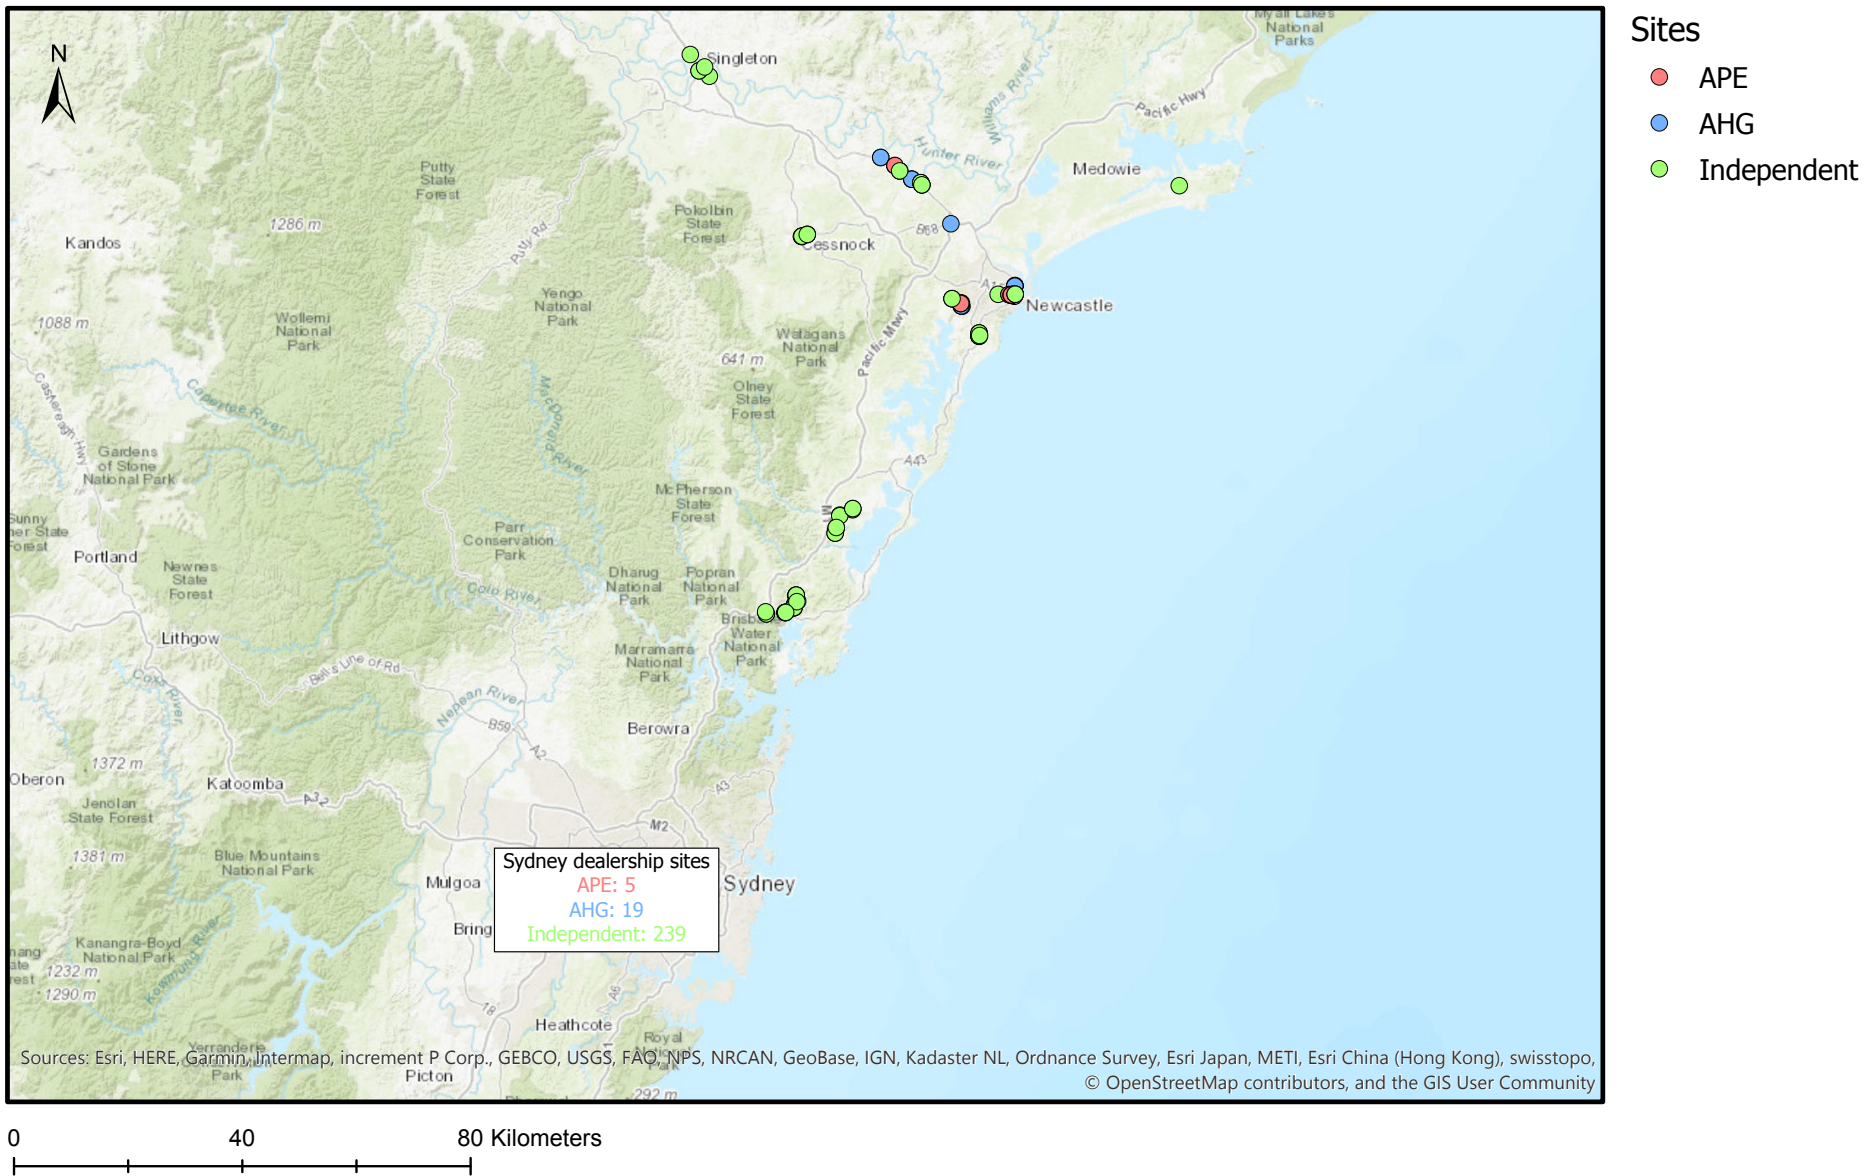

1. Newcastle, Central Coast & Sydney - New car retail sites

2. Newcastle - New car retail sites

3. Newcastle City - New car retail sites

4. Newcastle City, Cardiff & Gateshead - New car retail sites

5. Cardiff & Gateshead - New car retail sites

- Sites
- APE
 - AHG
 - Independent

Sources: Esri, HERE, Garmin, Intermap, increment P Corp., GEBCO, USGS, FAO, NPS, NRCAN, GeoBase, IGN, Kadaster NL, Ordnance Survey, Esri Japan, METI, Esri China (Hong Kong), swisstopo, © OpenStreetMap contributors, and the GIS User Community