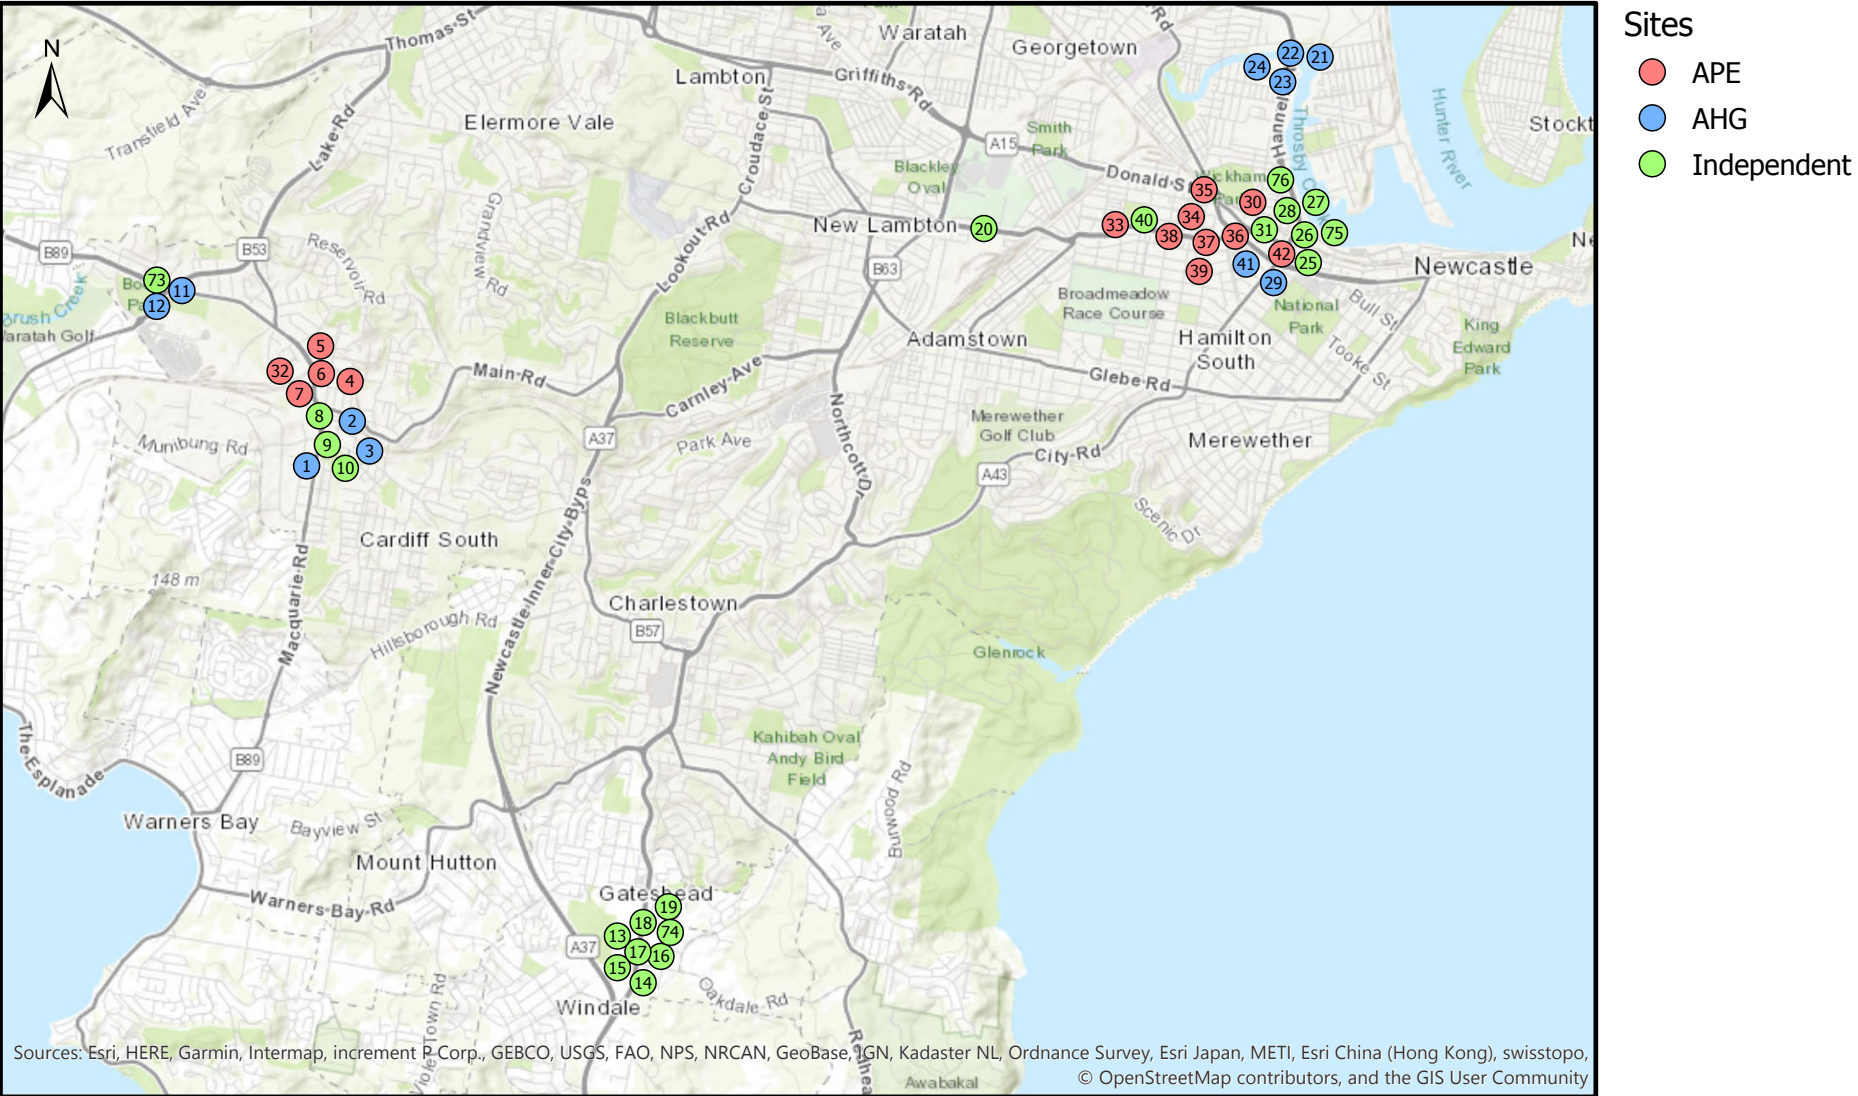

1. Newcastle, Central Coast & Sydney - New car retail sites

2. Newcastle - New car retail sites

3. Newcastle City - New car retail sites

4. Newcastle City, Cardiff & Gateshead - New car retail sites

5. Cardiff & Gateshead - New car retail sites

- Sites
- APE
 - AHG
 - Independent

Sources: Esri, HERE, Garmin, Intermap, increment P Corp., GEBCO, USGS, FAO, NPS, NRCAN, GeoBase, IGN, Kadaster NL, Ordnance Survey, Esri Japan, METI, Esri China (Hong Kong), swisstopo, © OpenStreetMap contributors, and the GIS User Community