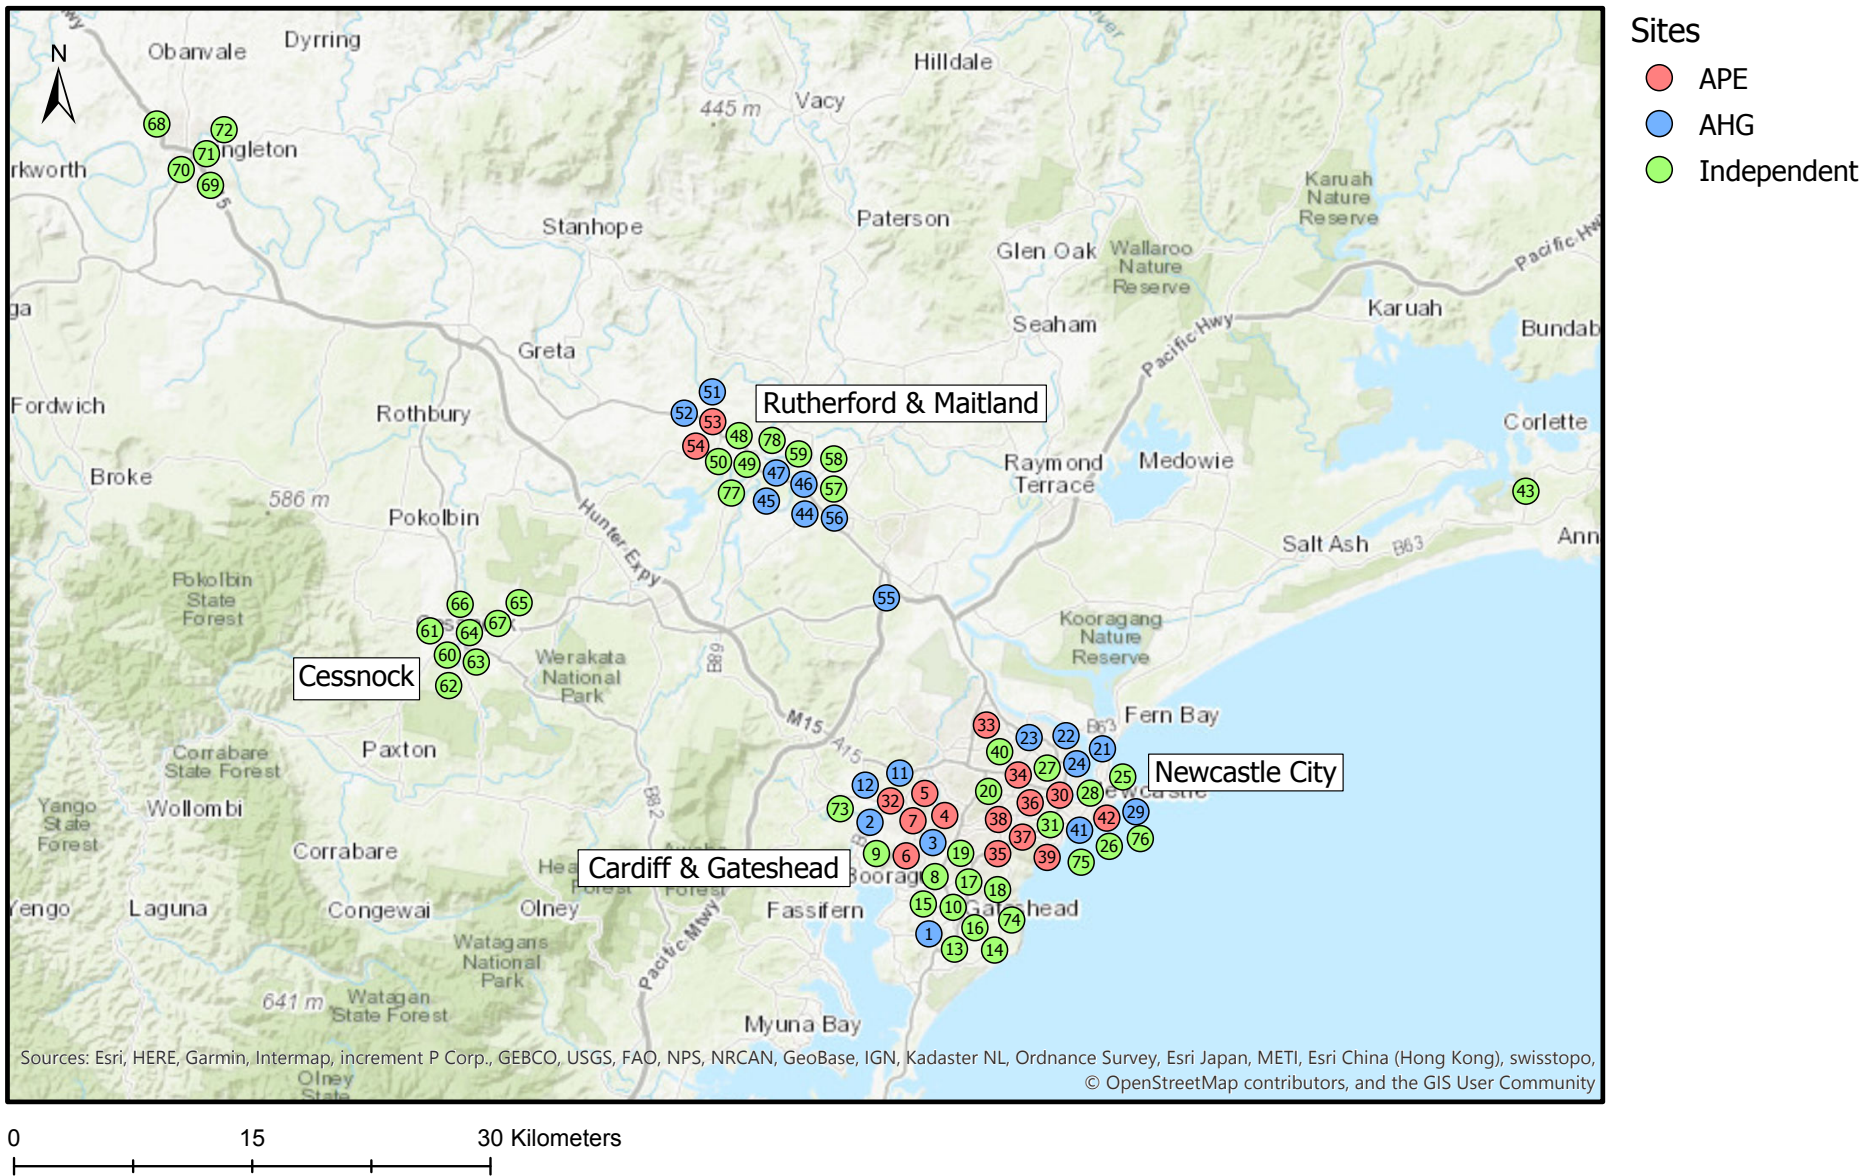

1. Newcastle, Central Coast & Sydney - New car retail sites

2. Newcastle - New car retail sites

3. Newcastle City - New car retail sites

4. Newcastle City, Cardiff & Gateshead - New car retail sites

5. Cardiff & Gateshead - New car retail sites

- Sites
- APE
 - AHG
 - Independent

Sources: Esri, HERE, Garmin, Intermap, increment P Corp., GEBCO, USGS, FAO, NPS, NRCAN, GeoBase, IGN, Kadaster NL, Ordnance Survey, Esri Japan, METI, Esri China (Hong Kong), swisstopo, © OpenStreetMap contributors, and the GIS User Community