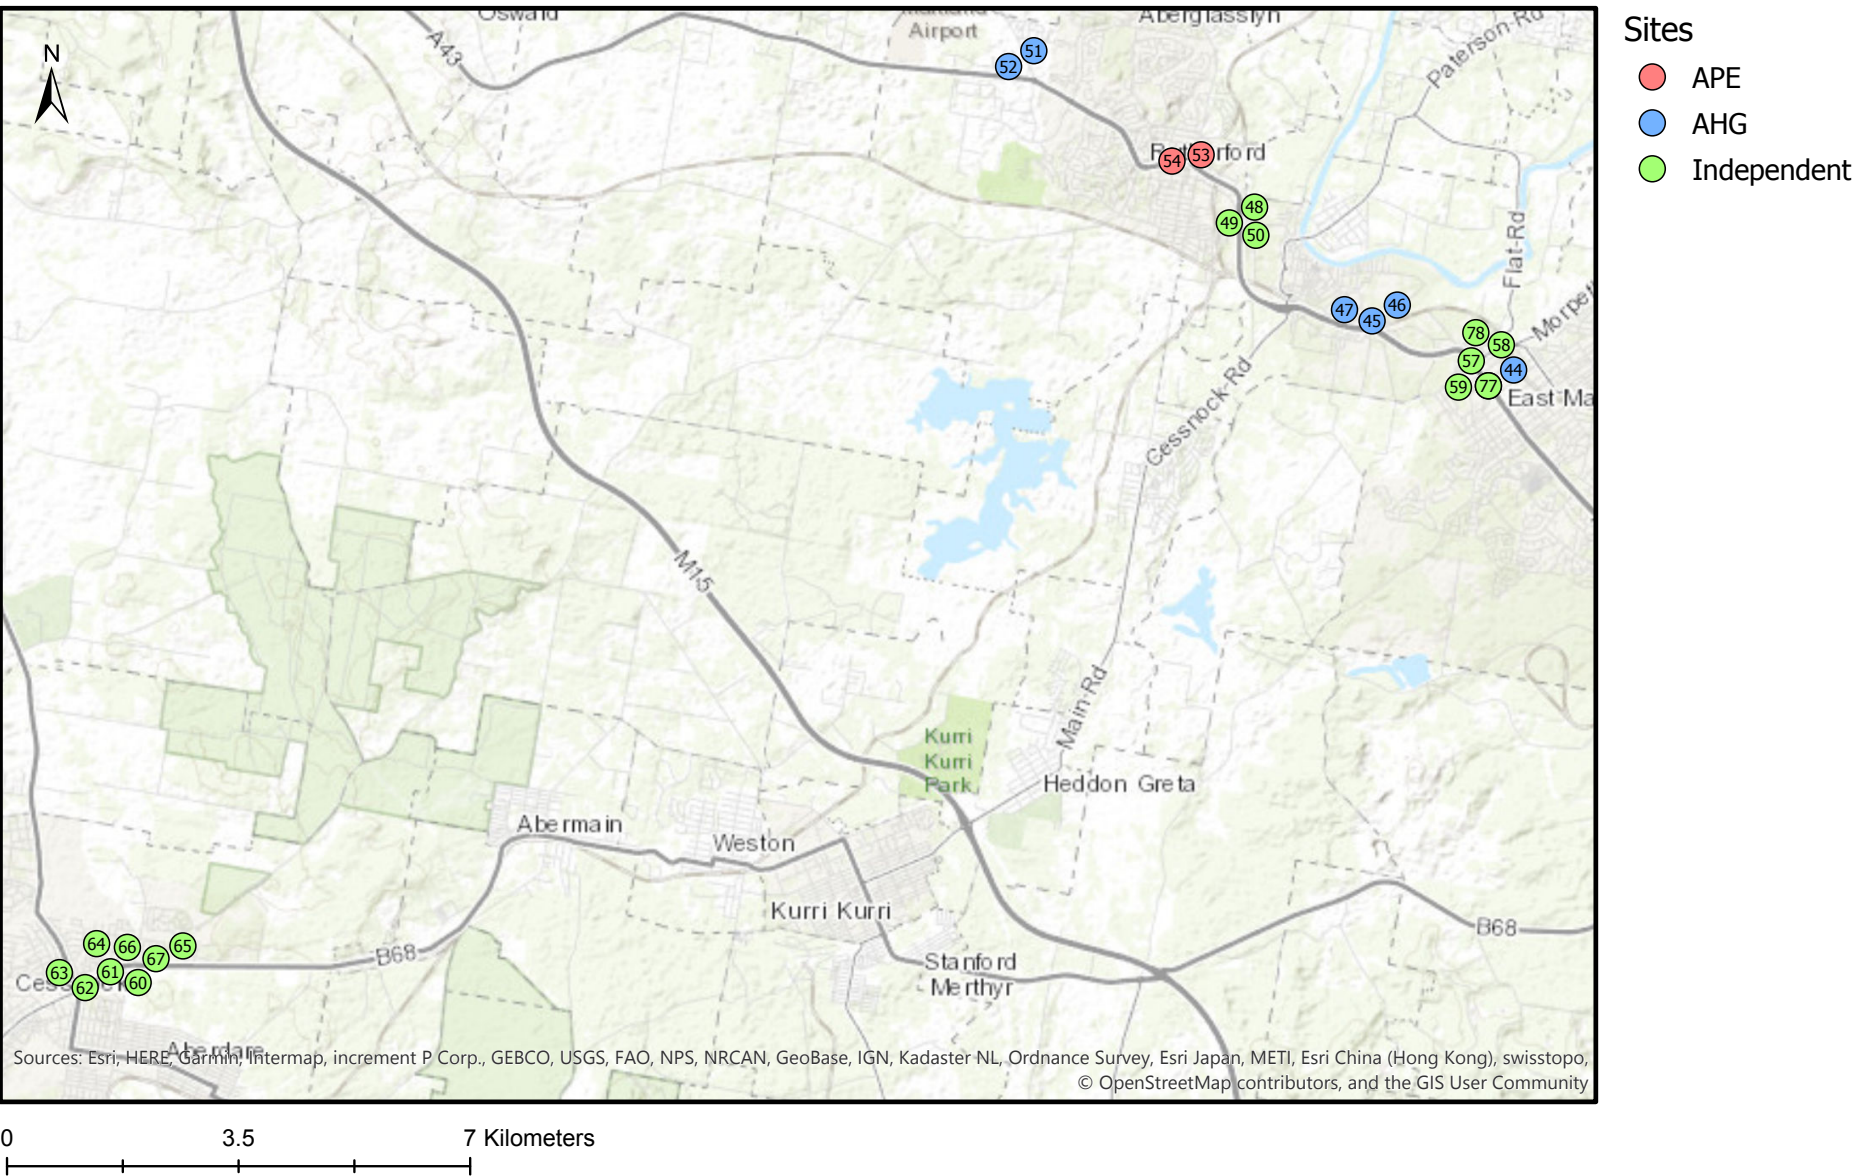

6. Rutherford, Maitland & Cessnock - New car retail sites

Dealership ID	Dealership	Party	Parent Company	Address
1	Cardiff Isuzu Ute	AHG		54 Macquarie Road, Cardiff NSW 2285
2	Cardiff Toyota	AHG		54 Macquarie Road, Cardiff NSW 2285
3	Cardiff Kia	AHG		Corner Harrison Street and Myall Road, Cardiff NSW 2285
4	Cardiff Ford	APE		2-16 Taylor Street, Cardiff NSW 2285
5	Cardiff Nissan	APE		367 Main Road, Cardiff NSW 2285
6	Cardiff Honda	APE		Corner Main Road & Sturt Road, Cardiff NSW 2285
7	Cardiff Hyundai	APE		Corner Main Road & Sturt Road, Cardiff NSW 2285
8	Kelly Holden	Independent	Kelly Trotter Motor Group Pty Ltd	35-39 Macquarie Road, Cardiff NSW 2285
9	Kelly Suzuki	Independent	Kelly Trotter Motor Group Pty Ltd	35-39 Macquarie Road, Cardiff NSW 2285
10	Kelly Mitsubishi	Independent	Kelly Trotter Motor Group Pty Ltd	46-50 Macquarie Road, Cardiff NSW 2285
11	Crossroads Subaru	AHG		359 Lake Road, Glendale NSW 2285
12	Glendale LDV	AHG		359 Lake Road, Glendale NSW 2285
13	Mercedes-Benz Newcastle	Independent	Cessnock Automotive Sales Pty Ltd	1 Pacific Highway, Bennetts Green NSW 2290
14	Hunter Jaguar Land Rover	Independent	Cessnock Automotive Sales Pty Ltd	6/8 Arnhem Close, Bennetts Green NSW 2290
15	Hunter Star Jeep, Chrysler	Independent		6/8 Arnhem Close, Bennetts Green NSW 2290
16	Charlestown Toyota	Independent		1 Pacific Highway, Gateshead NSW 2290
17	Kelly Mitsubishi Gateshead	Independent	Kelly Trotter Motor Group Pty Ltd	35-39 Pacific Highway, Gateshead NSW 2290
18	Pacific Euro Citroen	Independent		39 Pacific Highway, Gateshead NSW 2290
19	Pacific Euro Peugeot	Independent		39 Pacific Highway, Gateshead NSW 2290
20	Lexus Of Newcastle	Independent	McCarroll's of Moss Vale Pty Ltd	104-106 Lambton Road, Broadmeadow NSW 2292
21	Newcastle City Holden	AHG		254 Hannell Street, Maryville NSW 2293
22	Newcastle City Kia	AHG		254 Hannell Street, Maryville NSW 2293
23	Newcastle City Subaru	AHG		248 Hannell Street, Wickham NSW 2293
24	Newcastle Mazda	AHG		248 Hannell Street, Wickham NSW 2293
25	McCarroll's Newcastle Renault	Independent	McCarroll's of Moss Vale Pty Ltd	10 Dangar Street, Wickham NSW 2293
26	McCarroll's Jeep Chrysler Dodge	Independent	McCarroll's of Moss Vale Pty Ltd	10/10 Dangar Street, Wickham NSW 2293
27	McCarroll's Ram	Independent	McCarroll's of Moss Vale Pty Ltd	10/10 Dangar Street, Wickham NSW 2293
28	McCarroll's Volvo	Independent	McCarroll's of Moss Vale Pty Ltd	104/10 Dangar Street, Wickham NSW 2293
29	Audi Centre Newcastle	AHG		Corner Parry Street and Stewart Avenue, Newcastle West NSW 2302
30	Kloster BMW	APE		934 Hunter Street, Newcastle West NSW 2302
31	Newcastle City Isuzu Ute	Independent		23 Tudor Street, Newcastle West NSW 2302