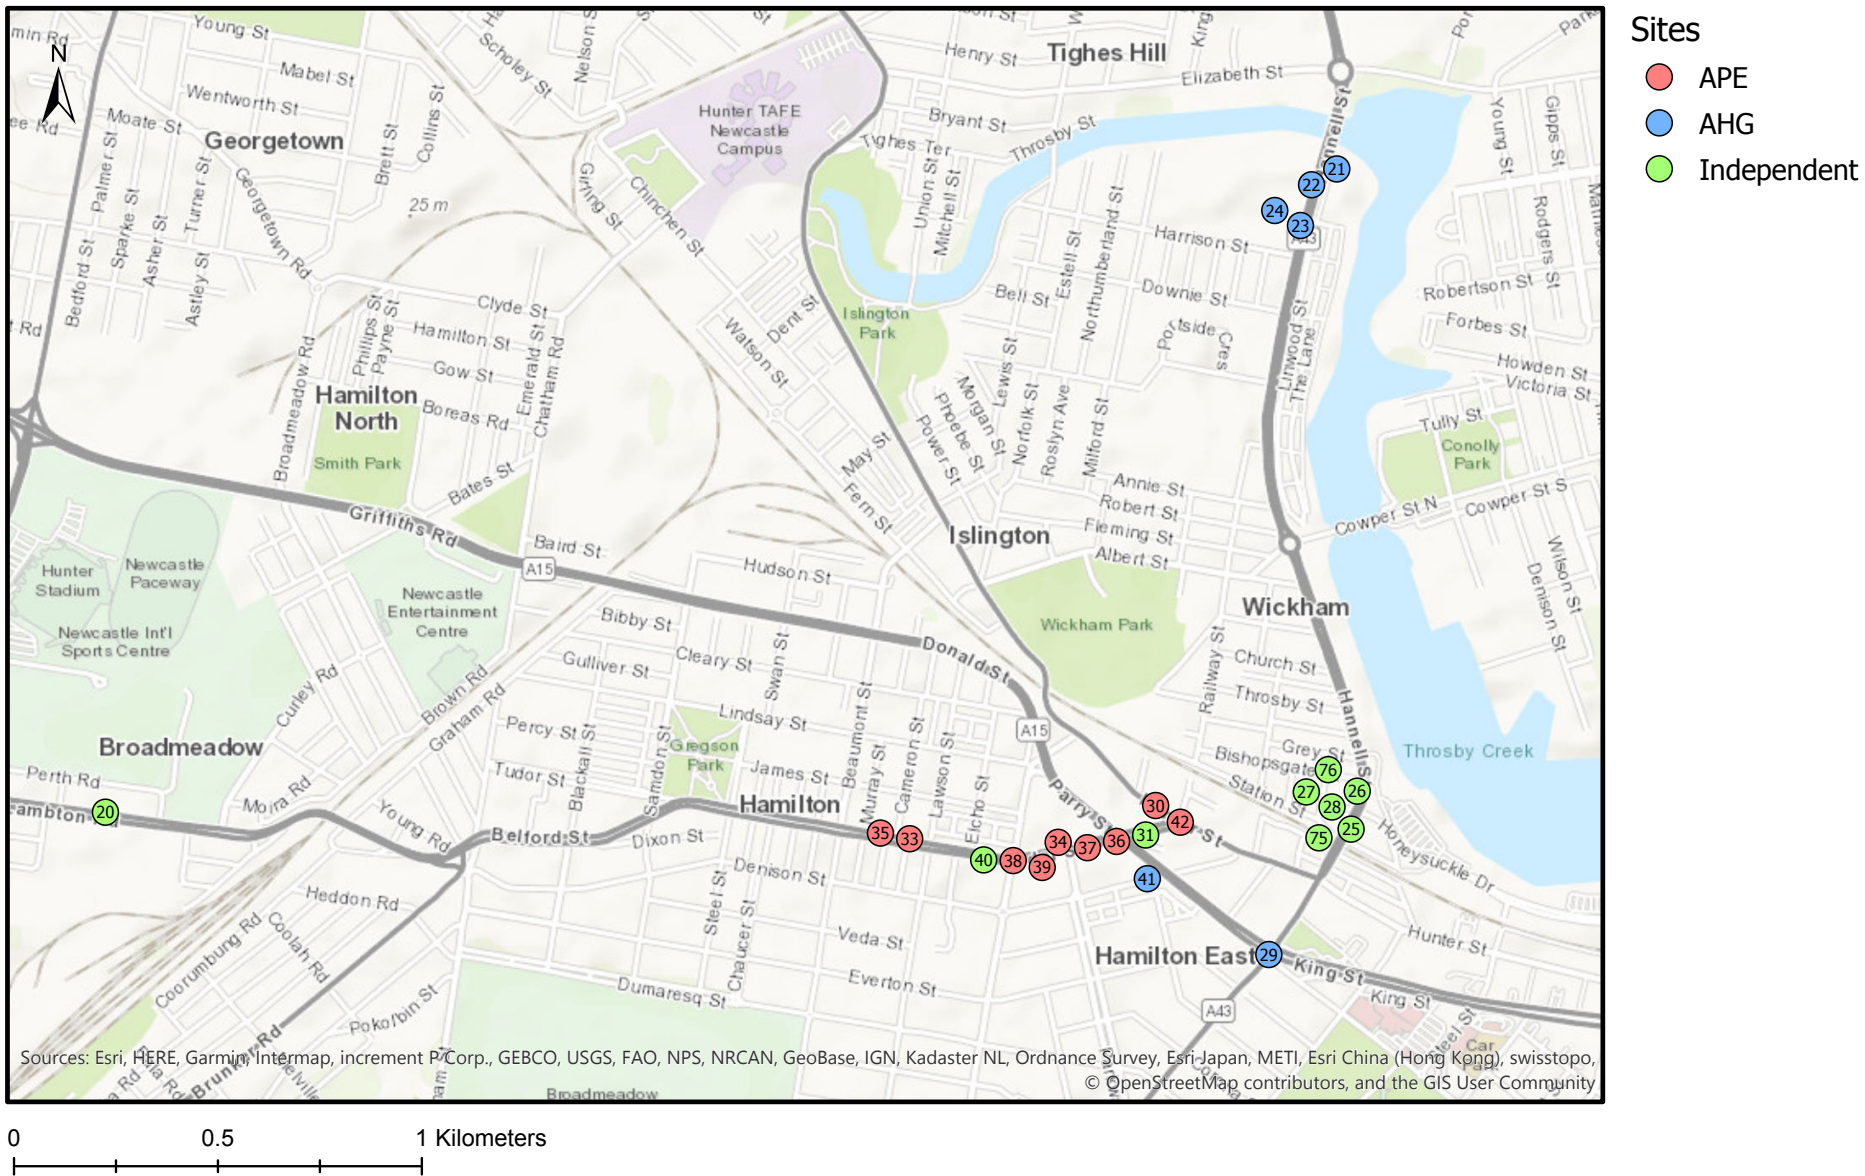

1. Newcastle, Central Coast & Sydney - New car retail sites

2. Newcastle - New car retail sites

3. Newcastle City - New car retail sites

4. Newcastle City, Cardiff & Gateshead - New car retail sites

5. Cardiff & Gateshead - New car retail sites

- Sites
- APE
 - AHG
 - Independent

Sources: Esri, HERE, Garmin, Intermap, increment P Corp., GEBCO, USGS, FAO, NPS, NRCAN, GeoBase, IGN, Kadaster NL, Ordnance Survey, Esri Japan, METI, Esri China (Hong Kong), swisstopo, © OpenStreetMap contributors, and the GIS User Community