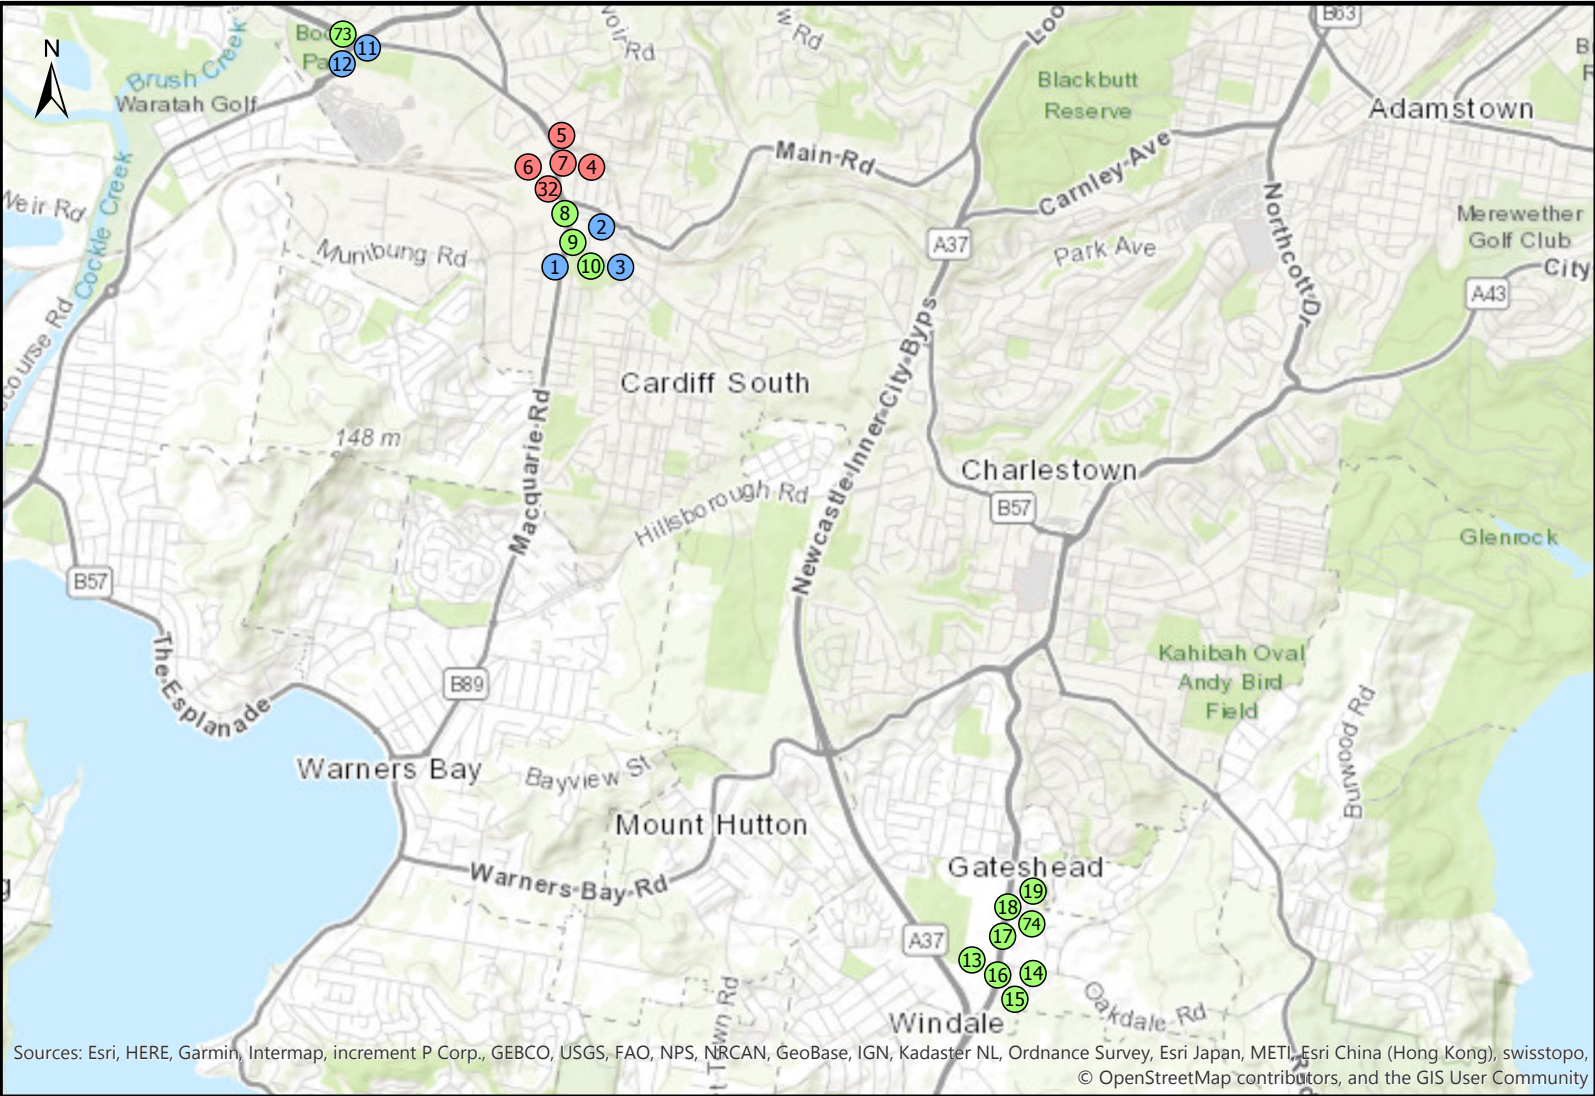

1. Newcastle, Central Coast & Sydney - New car retail sites

2. Newcastle - New car retail sites

3. Newcastle City - New car retail sites

4. Newcastle City, Cardiff & Gateshead - New car retail sites

5. Cardiff & Gateshead - New car retail sites

- Sites
- APE
 - AHG
 - Independent

Sources: Esri, HERE, Garmin, Intermap, increment P Corp., GEBCO, USGS, FAO, NPS, NRCAN, GeoBase, IGN, Kadaster NL, Ordnance Survey, Esri Japan, METI, Esri China (Hong Kong), swisstopo, © OpenStreetMap contributors, and the GIS User Community