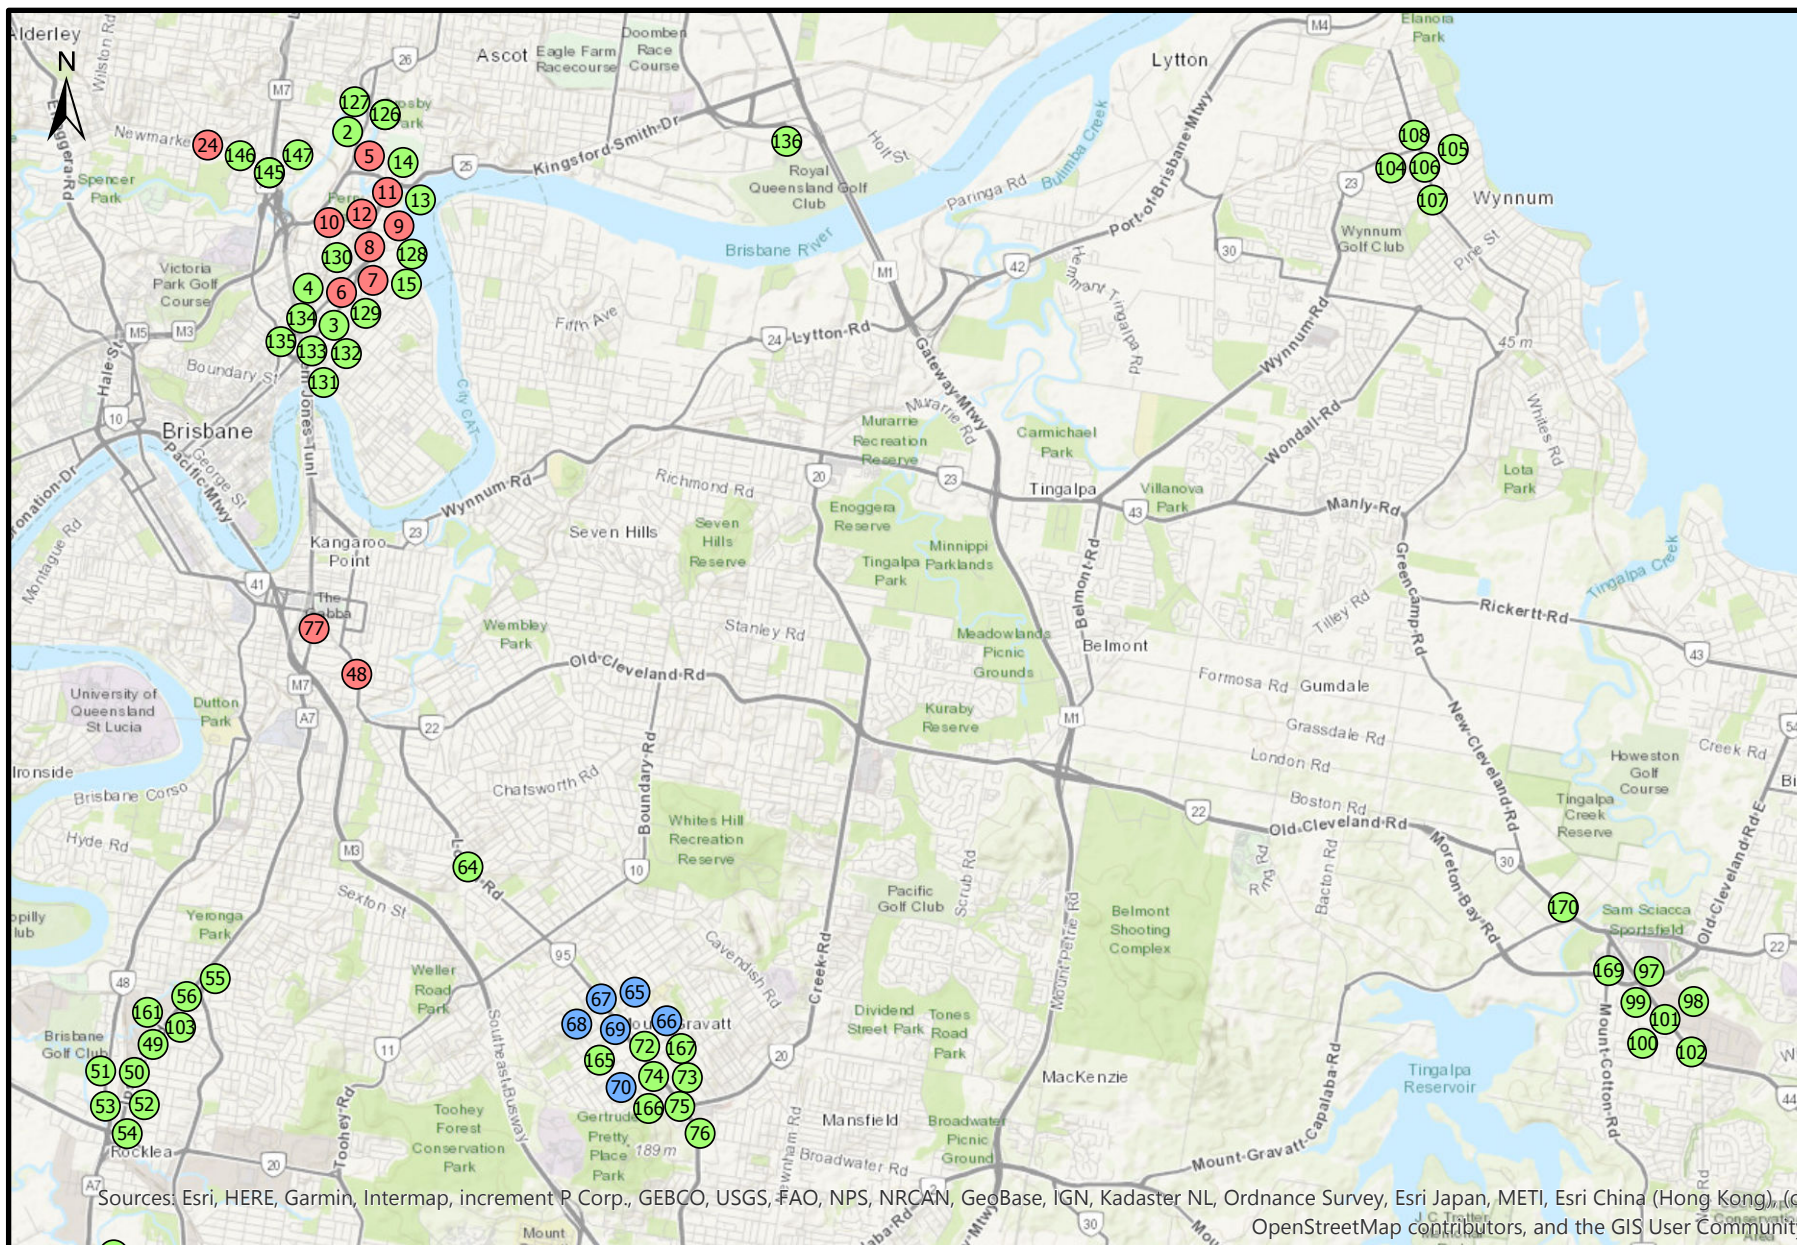

2. Brisbane - New car retail sites

- Sites**
- APE
 - AHG
 - Independent

Sources: Esri, HERE, Garmin, Intermap, increment P Corp., GEBCO, USGS, FAO, NPS, NRCAN, GeoBase, IGN, Kadaster NL, Ordnance Survey, Esri Japan, METI, Esri China (Hong Kong), (c) OpenStreetMap contributors, and the GIS User Community

3. Southern Brisbane - New car retail sites

- Sites
- APE
 - AHG
 - Independent

Sources: Esri, HERE, Garmin, Intermap, increment P Corp., GEBCO, USGS, FAO, NPS, NRCAN, GeoBase, IGN, Kadaster NL, Ordnance Survey, Esri Japan, METI, Esri China (Hong Kong), (c) OpenStreetMap contributors, and the GIS User Community

4. Northern & Central Brisbane - New car retail sites

- Sites
- APE
 - AHG
 - Independent

Sources: Esri, HERE, Garmin, Intermap, increment P Corp., GEBCO, USGS, FAO, NPS, NRCAN, GeoBase, IGN, Kadaster NL, Ordnance Survey, Esri Japan, METI, Esri China (Hong Kong), swisstopo, © OpenStreetMap contributors, and the GIS User Community

0 3.25 6.5 Kilometers

5. Central and Eastern Brisbane - New car retail sites

- Sites
- APE
 - AHG
 - Independent

0 3.25 6.5 Kilometers

Sources: Esri, HERE, Garmin, Intermap, increment P Corp., GEBCO, USGS, FAO, NPS, NRCAN, GeoBase, IGN, Kadaster NL, Ordnance Survey, Esri Japan, METI, Esri China (Hong Kong), (c) OpenStreetMap contributors, and the GIS User Community