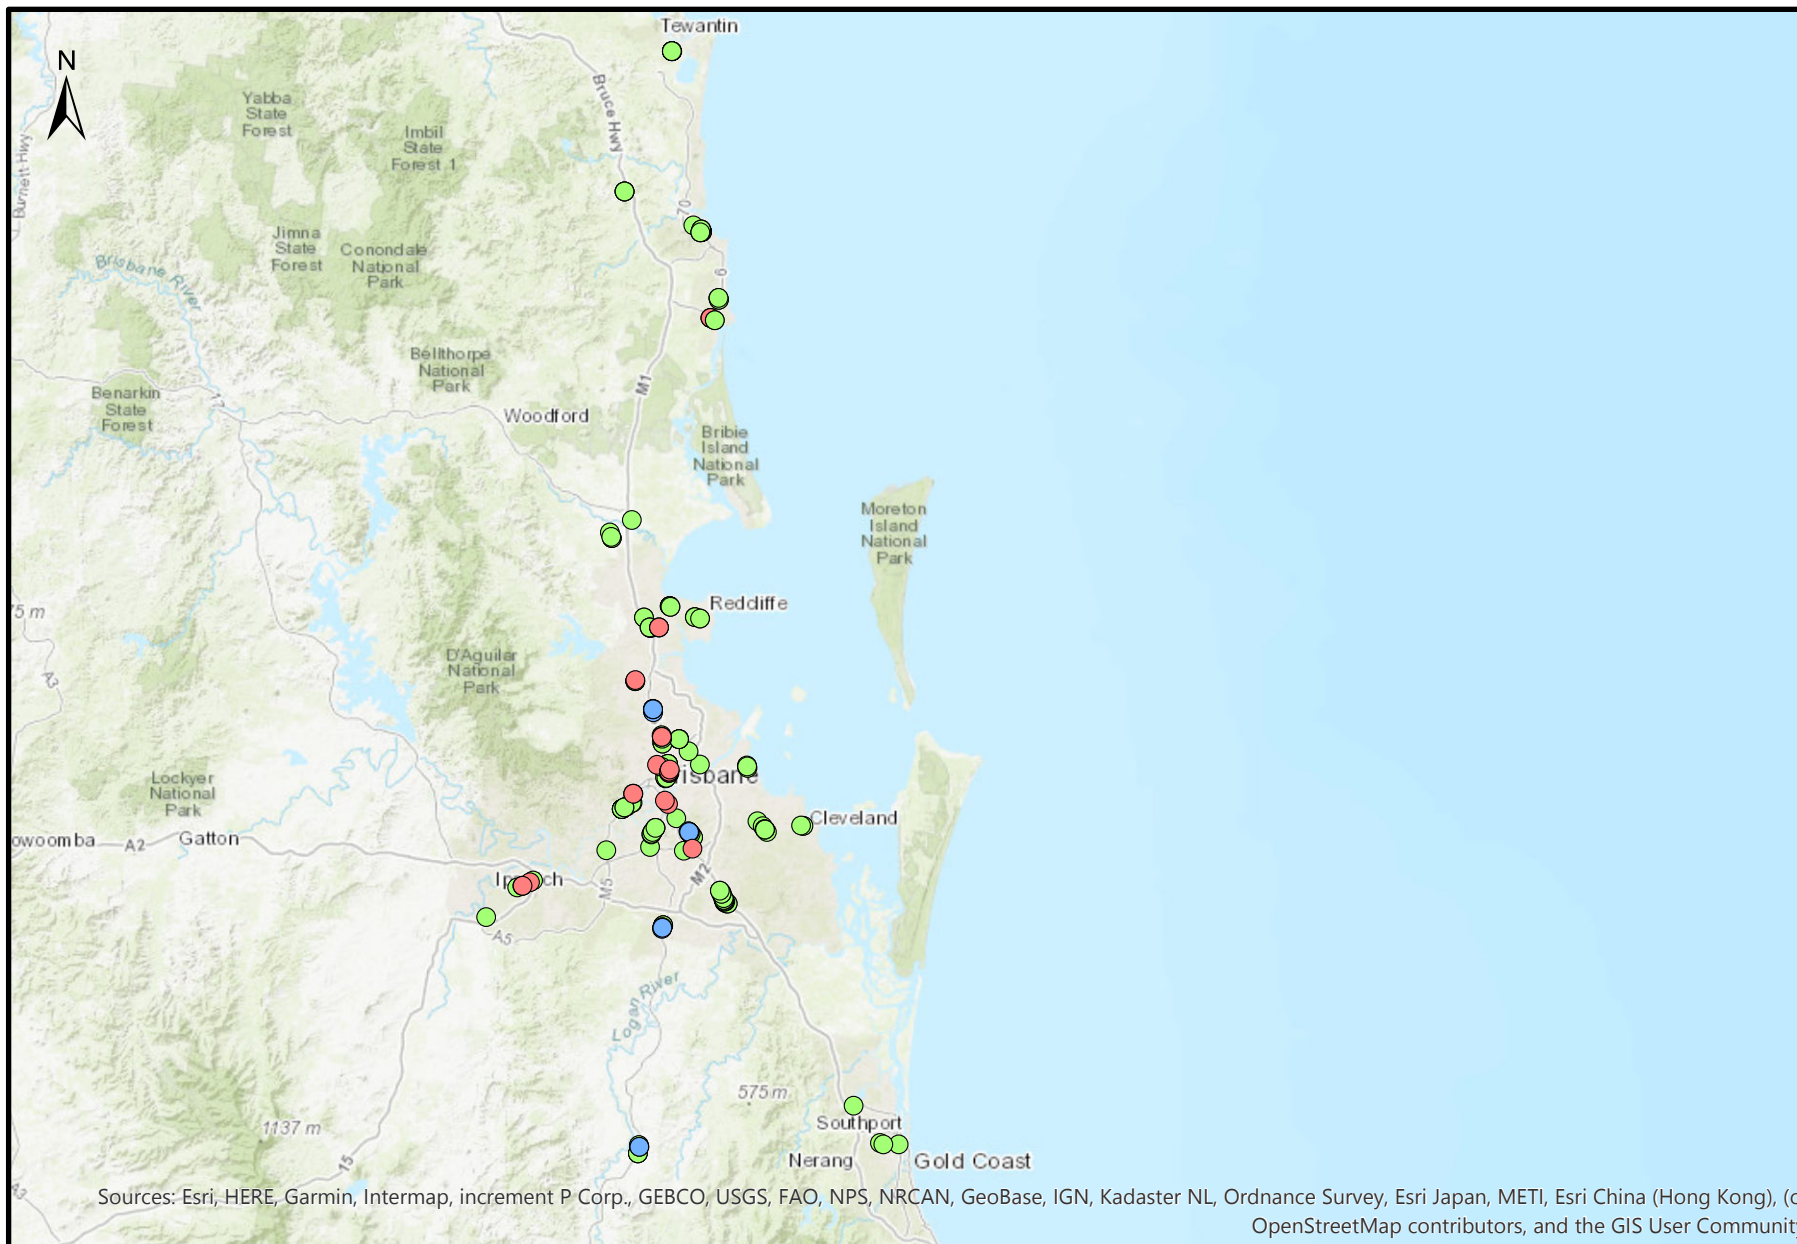

1. Brisbane, Gold Coast & Sunshine Coast - New car retail sites

- Sites
- APE
 - AHG
 - Independent

Sources: Esri, HERE, Garmin, Intermap, increment P Corp., GEBCO, USGS, FAO, NPS, NRCAN, GeoBase, IGN, Kadaster NL, Ordnance Survey, Esri Japan, METI, Esri China (Hong Kong), (c) OpenStreetMap contributors, and the GIS User Community

2. Brisbane - New car retail sites

- Sites**
- APE
 - AHG
 - Independent

Sources: Esri, HERE, Garmin, Intermap, increment P Corp., GEBCO, USGS, FAO, NPS, NRCAN, GeoBase, IGN, Kadaster NL, Ordnance Survey, Esri Japan, METI, Esri China (Hong Kong), (c) OpenStreetMap contributors, and the GIS User Community

3. Southern Brisbane - New car retail sites

- Sites
- APE
 - AHG
 - Independent

Sources: Esri, HERE, Garmin, Intermap, increment P Corp., GEBCO, USGS, FAO, NPS, NRCAN, GeoBase, IGN, Kadaster NL, Ordnance Survey, Esri Japan, METI, Esri China (Hong Kong), (c) OpenStreetMap contributors, and the GIS User Community

4. Northern & Central Brisbane - New car retail sites

- Sites
- APE
 - AHG
 - Independent

Sources: Esri, HERE, Garmin, Intermap, increment P Corp., GEBCO, USGS, FAO, NPS, NRCAN, GeoBase, IGN, Kadaster NL, Ordnance Survey, Esri Japan, METI, Esri China (Hong Kong), swisstopo, © OpenStreetMap contributors, and the GIS User Community