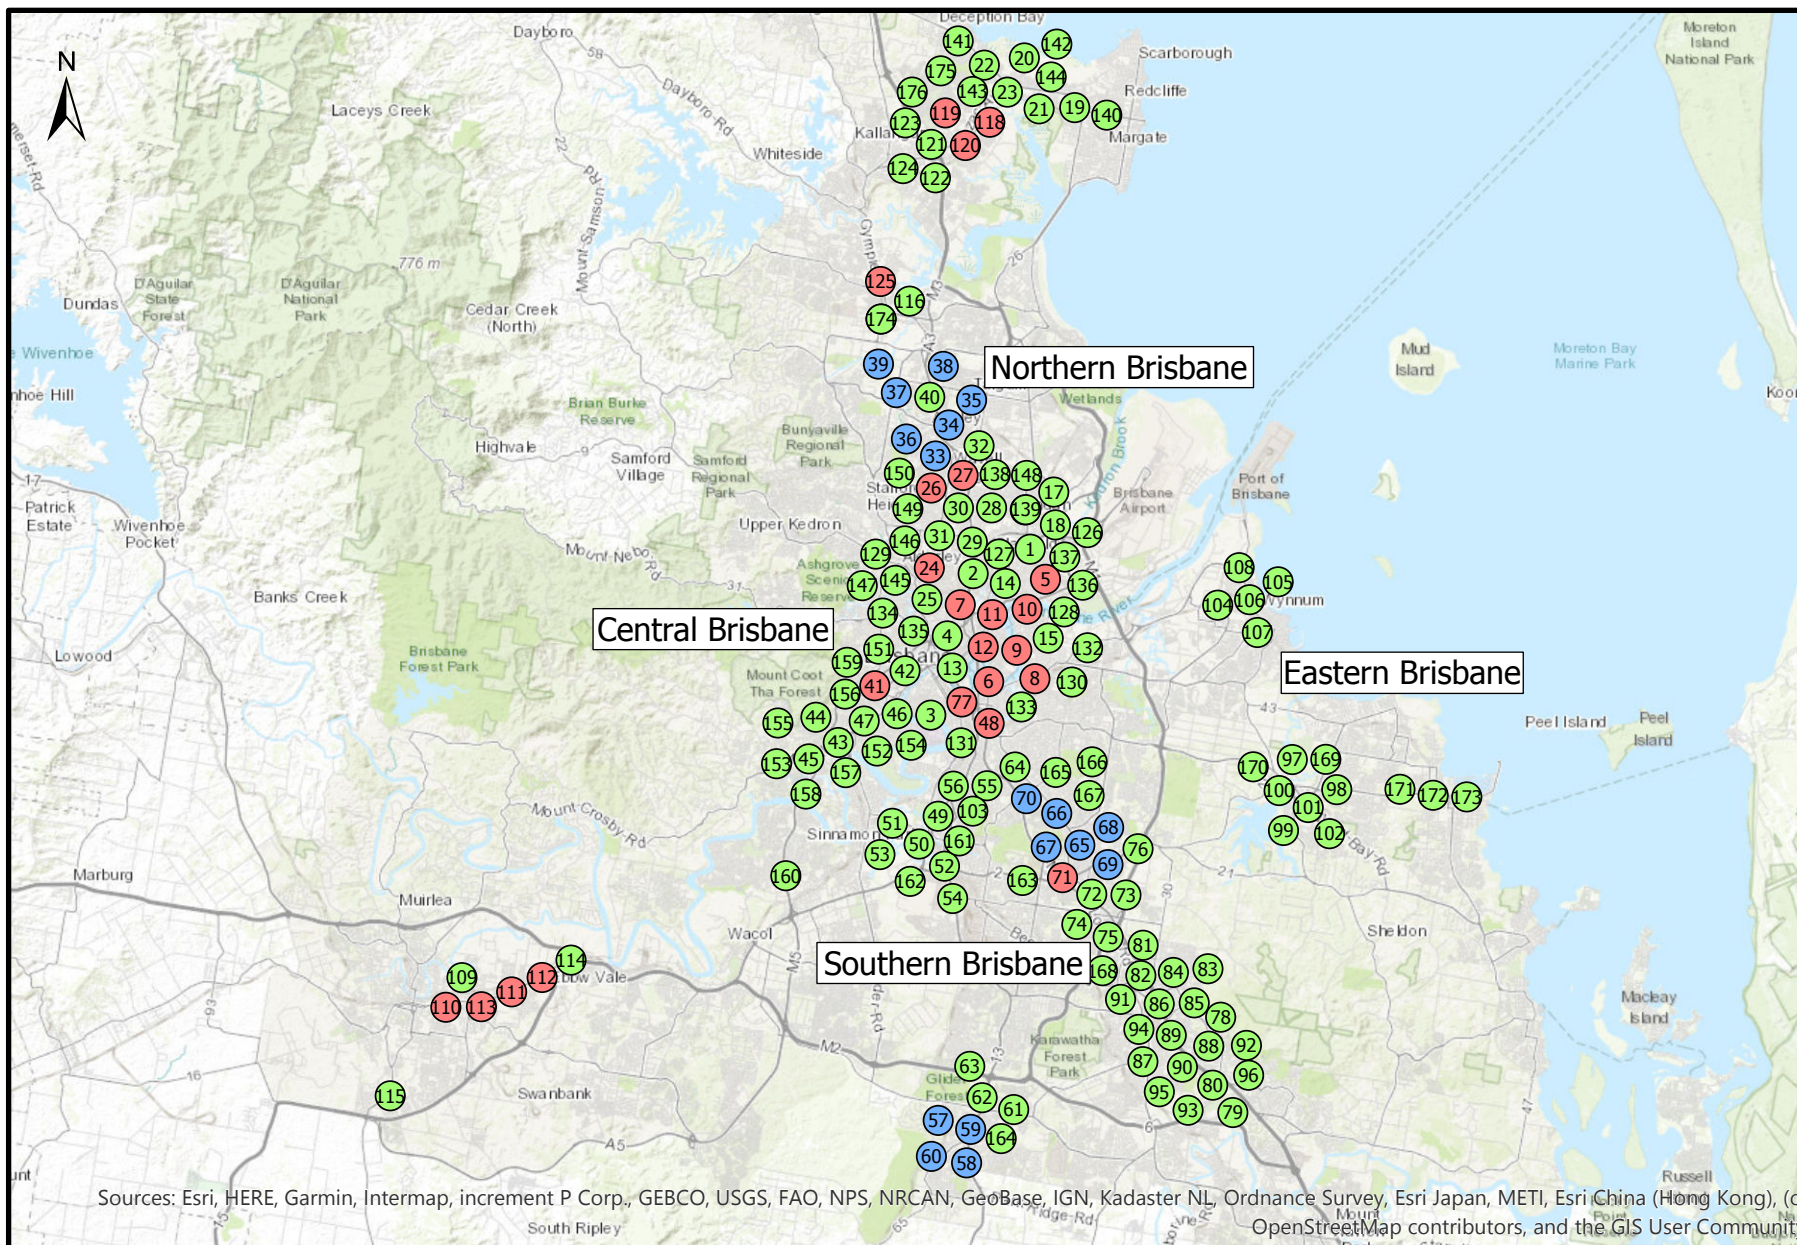

1. Brisbane, Gold Coast & Sunshine Coast - New car retail sites

- Sites
- APE
 - AHG
 - Independent

Sources: Esri, HERE, Garmin, Intermap, increment P Corp., GEBCO, USGS, FAO, NPS, NRCAN, GeoBase, IGN, Kadaster NL, Ordnance Survey, Esri Japan, METI, Esri China (Hong Kong), (c) OpenStreetMap contributors, and the GIS User Community

2. Brisbane - New car retail sites

- Sites**
- APE
 - AHG
 - Independent

Sources: Esri, HERE, Garmin, Intermap, increment P Corp., GEBCO, USGS, FAO, NPS, NRCAN, GeoBase, IGN, Kadaster NL, Ordnance Survey, Esri Japan, METI, Esri China (Hong Kong), (c) OpenStreetMap contributors, and the GIS User Community

3. Southern Brisbane - New car retail sites

- Sites
- APE
 - AHG
 - Independent

Sources: Esri, HERE, Garmin, Intermap, increment P Corp., GEBCO, USGS, FAO, NPS, NRCAN, GeoBase, IGN, Kadaster NL, Ordnance Survey, Esri Japan, METI, Esri China (Hong Kong), (c) OpenStreetMap contributors, and the GIS User Community

0 3.25 6.5 Kilometers

5. Central and Eastern Brisbane - New car retail sites

- Sites
- APE
 - AHG
 - Independent

0 3.25 6.5 Kilometers

Sources: Esri, HERE, Garmin, Intermap, increment P Corp., GEBCO, USGS, FAO, NPS, NRCAN, GeoBase, IGN, Kadaster NL, Ordnance Survey, Esri Japan, METI, Esri China (Hong Kong), (c) OpenStreetMap contributors, and the GIS User Community