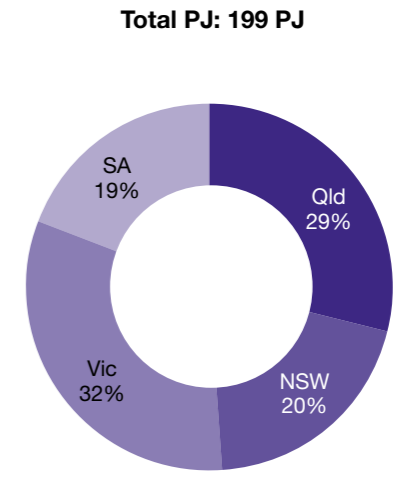

Customers supplied in 2017 (000')

Gas supplied in 2017

AGL

Total customers: 1111

Origin

Total customers: 866

EnergyAustralia

Total PJ: 119 PJ