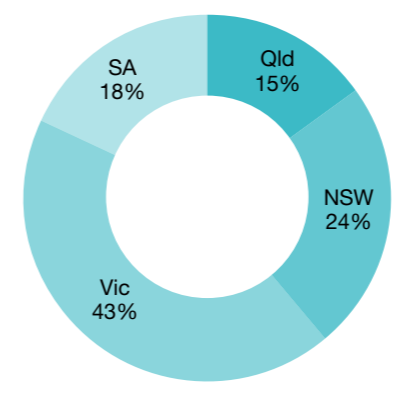

Customers supplied in 2017 (000')

Gas supplied in 2017

AGL

Total customers: 1111

Origin

Total customers: 866

EnergyAustralia

Total PJ: 119 PJ