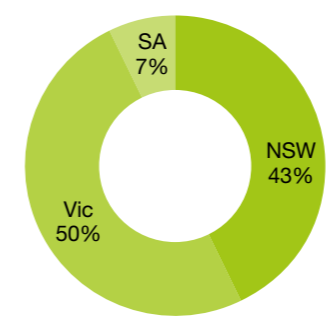

Customers supplied in 2017 (000')

Gas supplied in 2017

AGL

Total customers: 1111

Origin

Total customers: 866

EnergyAustralia

Total PJ: 119 PJ