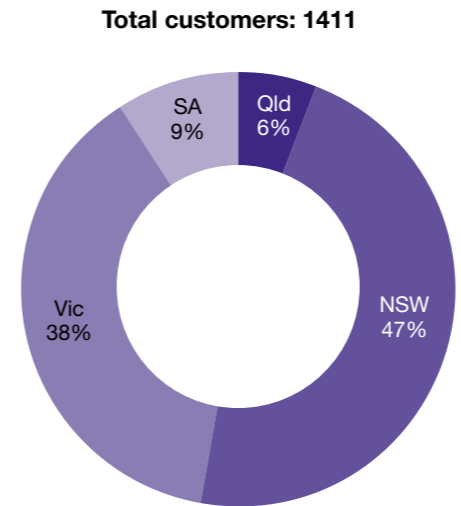

Customers supplied in 2017 (000')

Gas supplied in 2017

AGL

Total customers: 1111

Origin

Total customers: 866

EnergyAustralia

Total PJ: 119 PJ