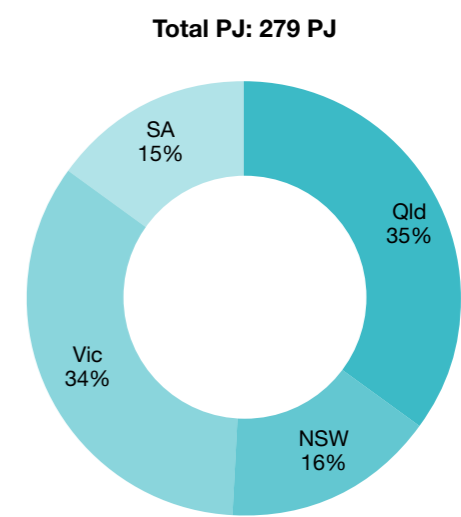

Customers supplied in 2017 (000')

Gas supplied in 2017

AGL

Total customers: 1111

Origin

Total customers: 866

EnergyAustralia

Total PJ: 119 PJ