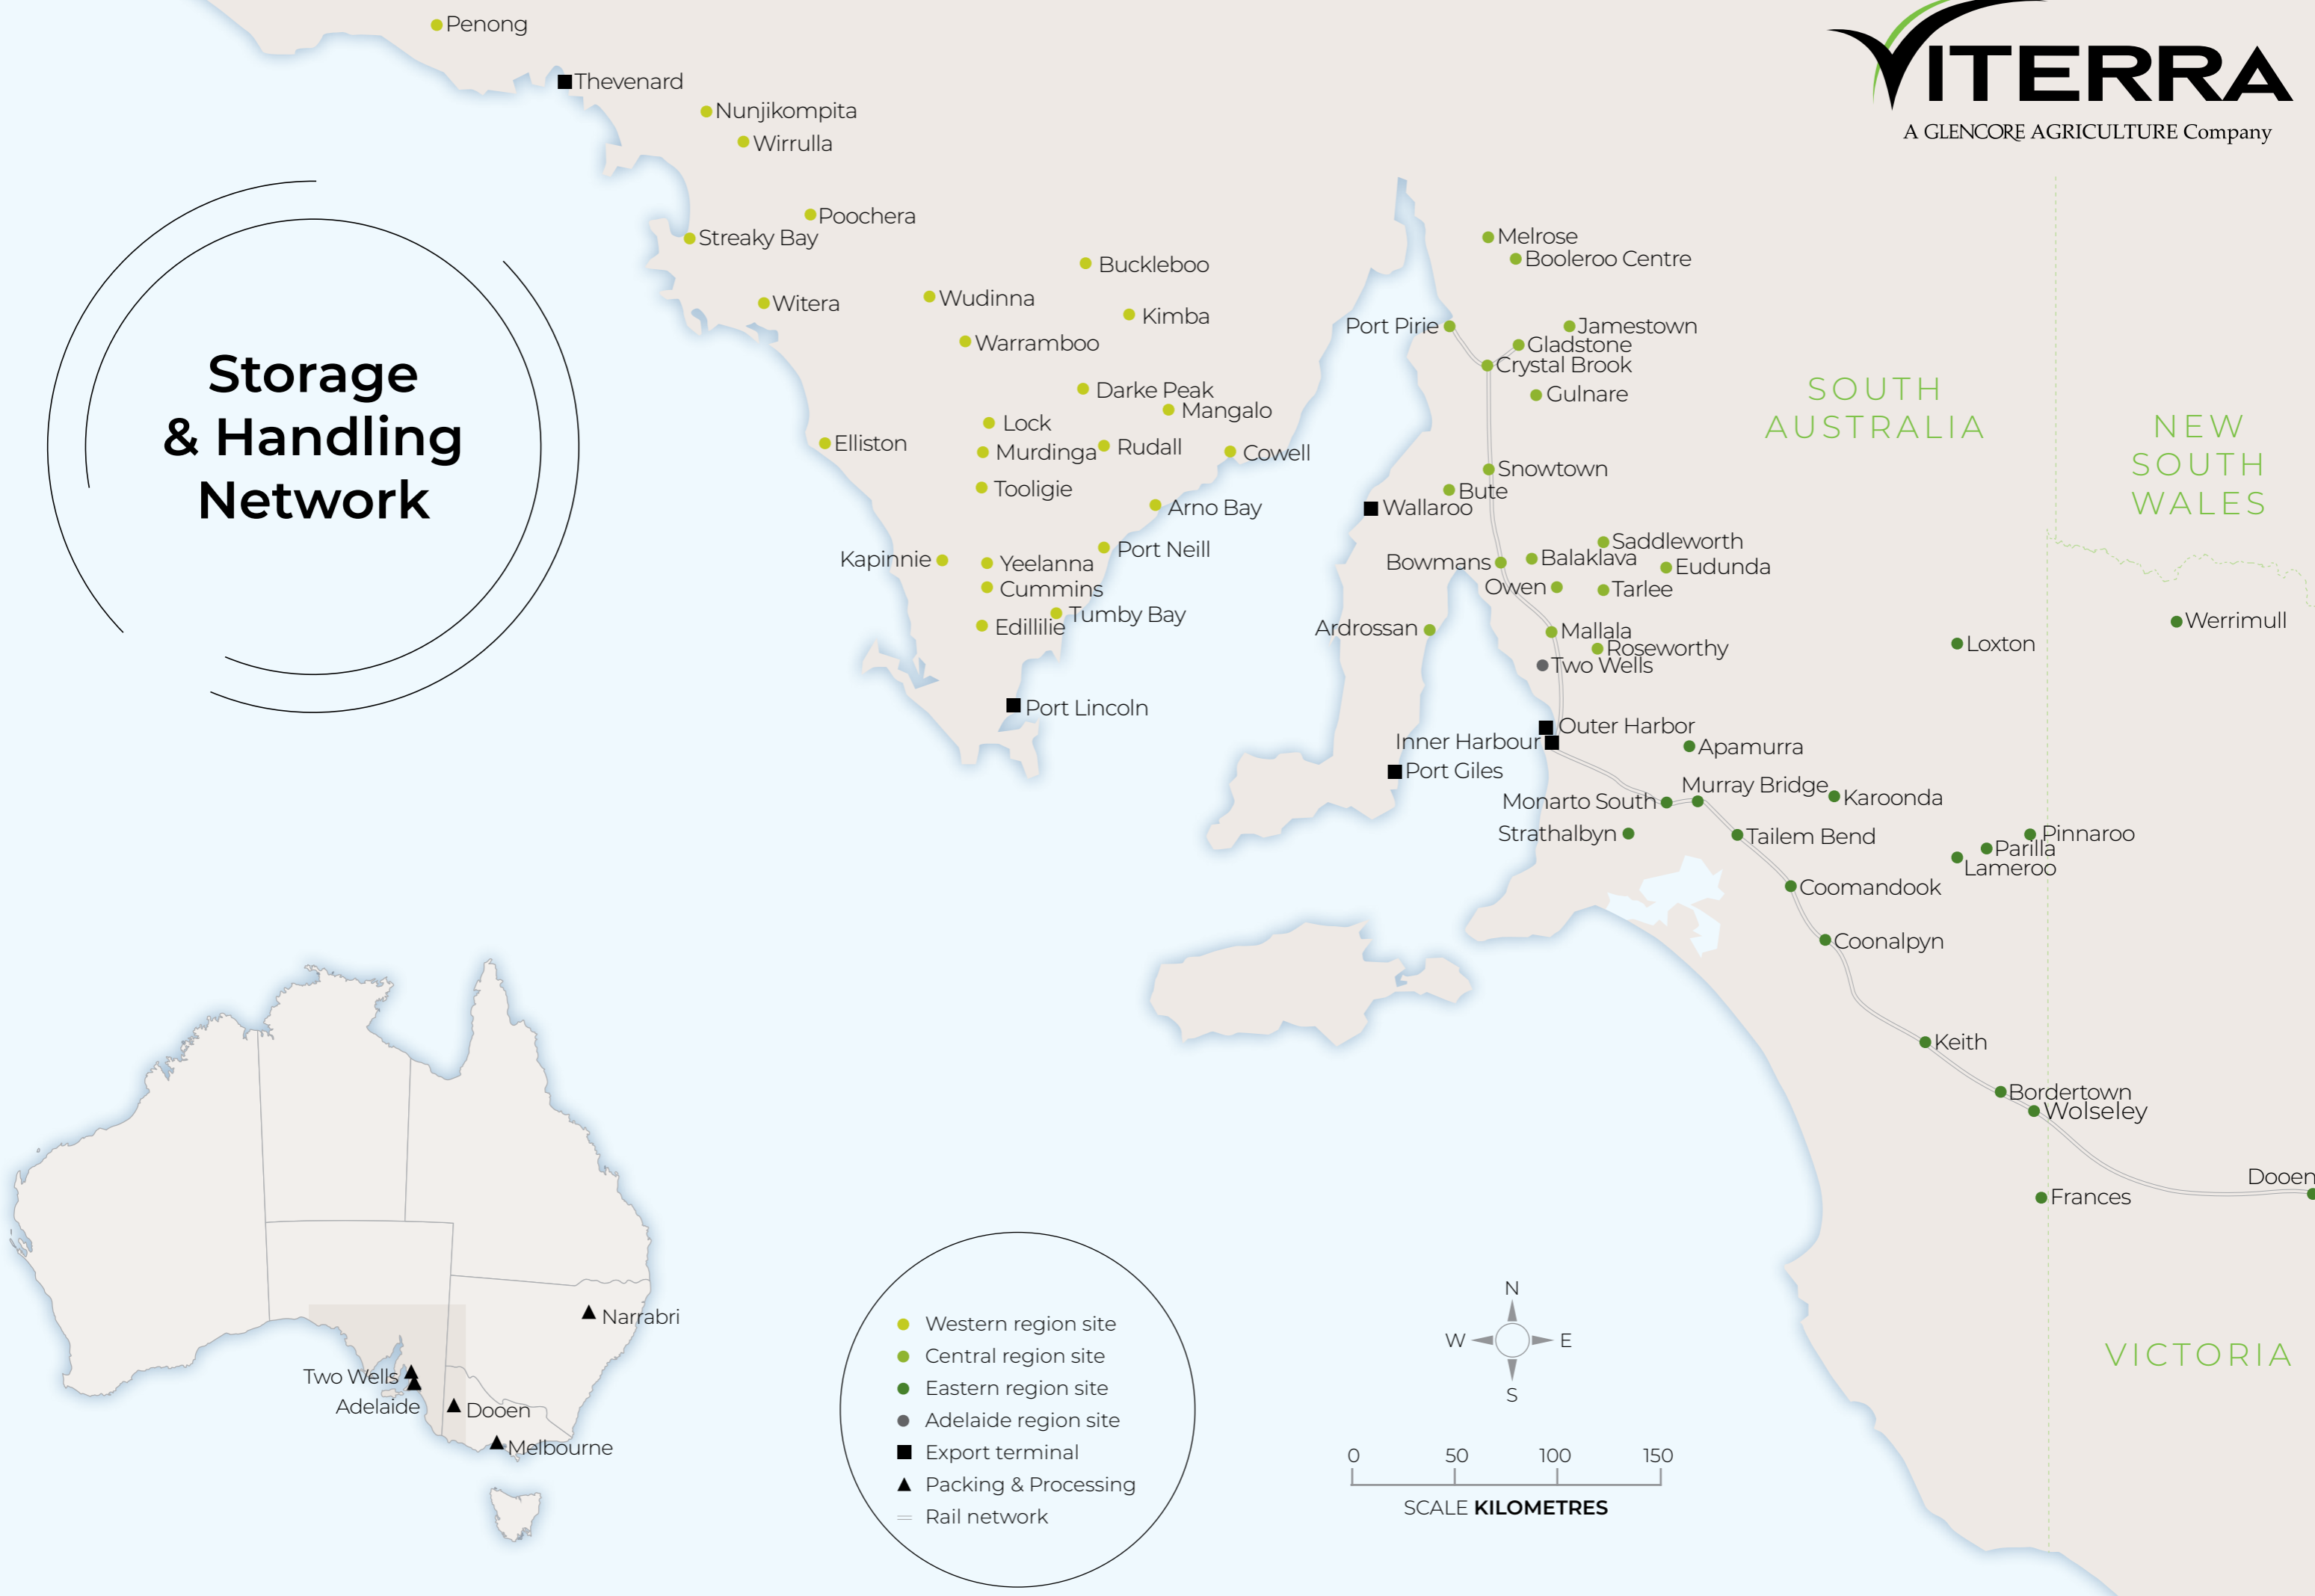

Storage & Handling Network

- Western region site
- Central region site
- Eastern region site
- Adelaide region site
- Export terminal
- ▲ Packing & Processing
- Rail network

SOUTH AUSTRALIA

NEW SOUTH WALES

VICTORIA